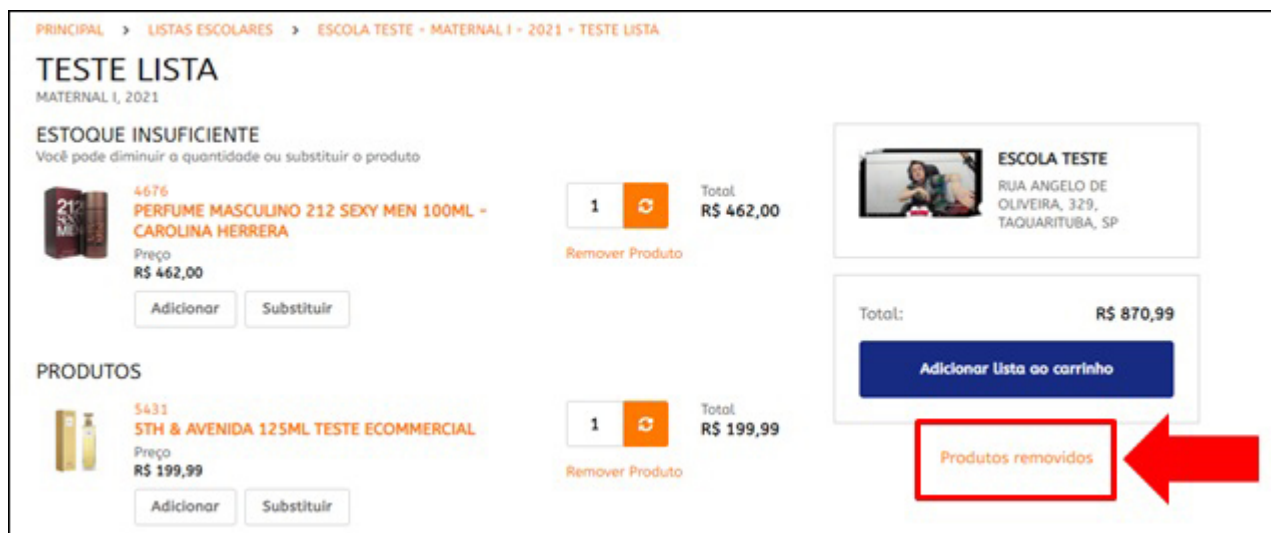

Ainda nessa tela os produtos com estoque insuficiente foram agrupados em uma seção no início da lista para facilitar a alteração da quantidade ou substituição do produto, conforme imagem abaixo: